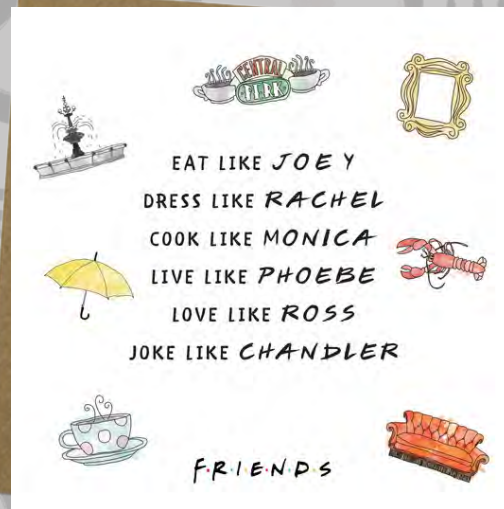

WBFI008 - Eat Like Joey